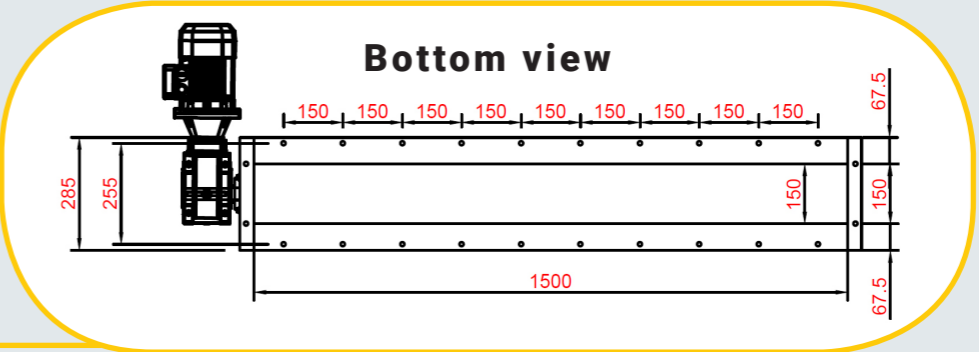

RLS-series

	RLS-050	RLS-100	RLS-150
Overall dimensions LxWxH (mm)	840 x 285 x 300	330 x 285 x 300	1840 x 285 x 300
Capacity	27L/rev.	54L/rev.	82L/rev.
Weight (Kg)	50,4	75,2	99
Drive	direct	direct	direct
Power	0,37 kW/400V	0,37 kW/400V	0,37 kW/400V
Rpm	12	12	12

RLS-050

Top view

RLS-100

Side view

Side view

RLS-150

Bottom view