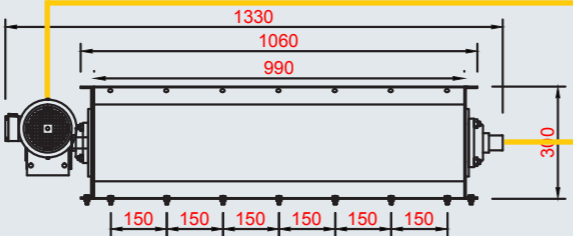

RLS-series

	RLS-050	RLS-100	RLS-150
Overall dimensions LxWxH (mm)	840 x 285 x 300	330 x 285 x 300	1840 x 285 x 300
Capacity	27L/rev.	54L/rev.	82L/rev.
Weight (Kg)	50,4	75,2	99
Drive	direct	direct	direct
Power	0,37 kW/400V	0,37 kW/400V	0,37 kW/400V
Rpm	12	12	12

RLS-050

Top view

RLS-100

Side view

Side view

RLS-150

Bottom view