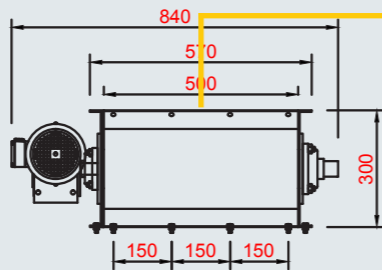

RLS-series

	RLS-050	RLS-100	RLS-150
Overall dimensions LxWxH (mm)	840 x 285 x 300	330 x 285 x 300	1840 x 285 x 300
Capacity	27L/rev.	54L/rev.	82L/rev.
Weight (Kg)	50,4	75,2	99
Drive	direct	direct	direct
Power	0,37 kW/400V	0,37 kW/400V	0,37 kW/400V
Rpm	12	12	12

RLS-050

Top view

RLS-100

Side view

Side view

RLS-150

Bottom view