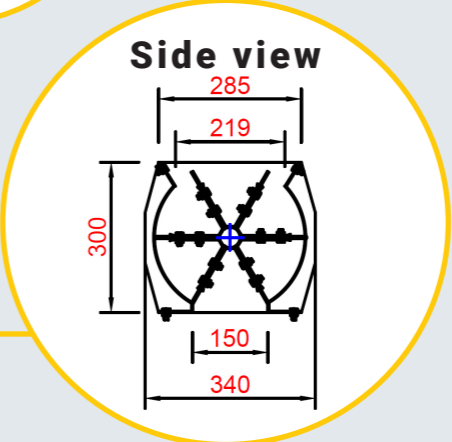

RLS-series

	RLS-050	RLS-100	RLS-150
Overall dimensions LxWxH (mm)	840 x 285 x 300	330 x 285 x 300	1840 x 285 x 300
Capacity	27L/rev.	54L/rev.	82L/rev.
Weight (Kg)	50,4	75,2	99
Drive	direct	direct	direct
Power	0,37 kW/400V	0,37 kW/400V	0,37 kW/400V
Rpm	12	12	12

RLS-050

Top view

RLS-100

Side view

Side view

RLS-150

Bottom view