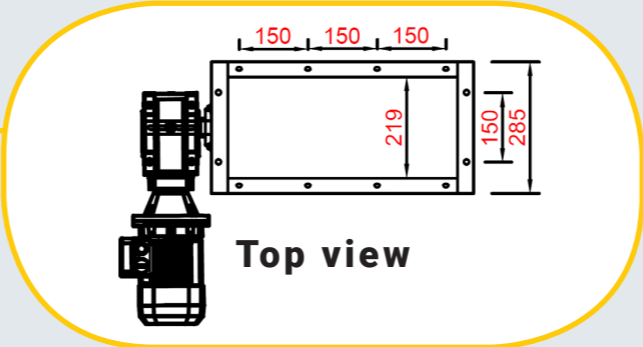

RLS-series

	RLS-050	RLS-100	RLS-150
Overall dimensions LxWxH (mm)	840 x 285 x 300	330 x 285 x 300	1840 x 285 x 300
Capacity	27L/rev.	54L/rev.	82L/rev.
Weight (Kg)	50,4	75,2	99
Drive	direct	direct	direct
Power	0,37 kW/400V	0,37 kW/400V	0,37 kW/400V
Rpm	12	12	12

RLS-050

Top view

RLS-100

Side view

Side view

RLS-150

Bottom view