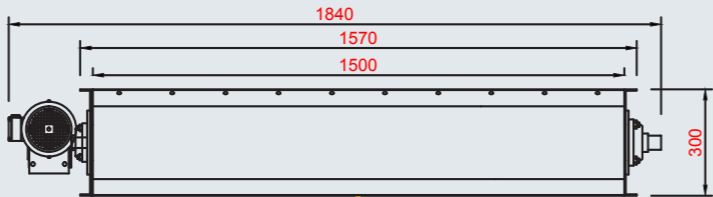

RLS-series

	RLS-050	RLS-100	RLS-150
Overall dimensions LxWxH (mm)	840 x 285 x 300	330 x 285 x 300	1840 x 285 x 300
Capacity	27L/rev.	54L/rev.	82L/rev.
Weight (Kg)	50,4	75,2	99
Drive	direct	direct	direct
Power	0,37 kW/400V	0,37 kW/400V	0,37 kW/400V
Rpm	12	12	12

RLS-050

Top view

RLS-100

Side view

Side view

RLS-150

Bottom view