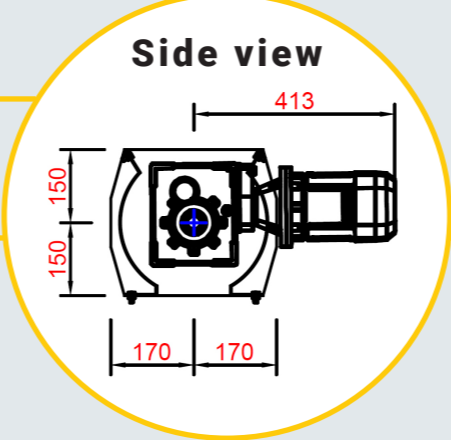

RLS-series

	RLS-050	RLS-100	RLS-150
Overall dimensions LxWxH (mm)	840 x 285 x 300	330 x 285 x 300	1840 x 285 x 300
Capacity	27L/rev.	54L/rev.	82L/rev.
Weight (Kg)	50,4	75,2	99
Drive	direct	direct	direct
Power	0,37 kW/400V	0,37 kW/400V	0,37 kW/400V
Rpm	12	12	12

RLS-050

Top view

RLS-100

Side view

Side view

RLS-150

Bottom view